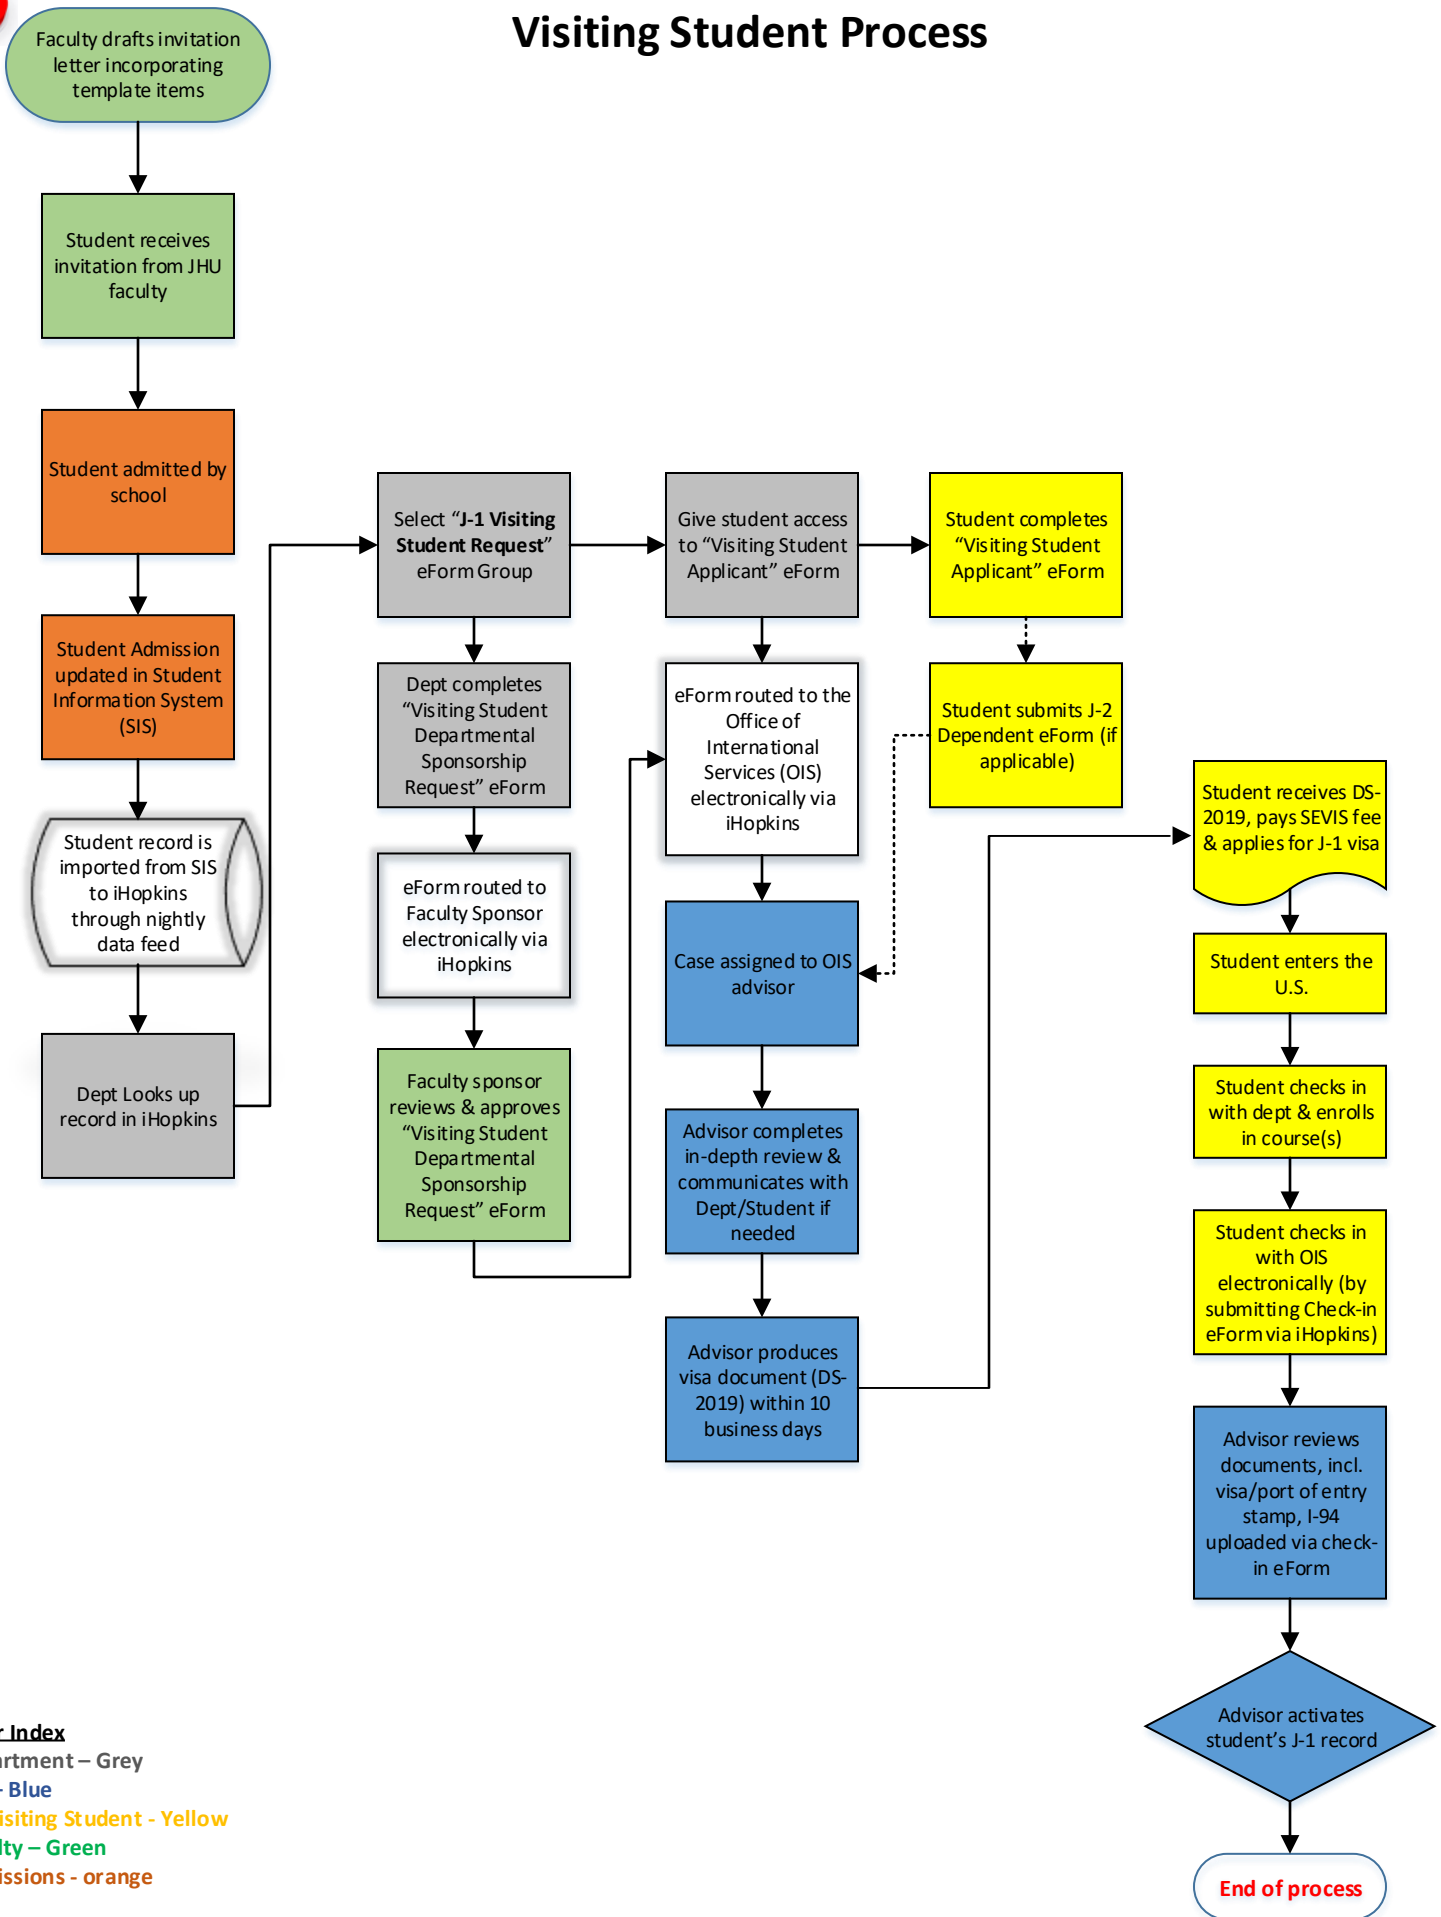

START

# Visiting Student Process

**Color Index**  
 Department – Grey  
 OIS – Blue  
 J-1 Visiting Student - Yellow  
 Faculty – Green  
 Admissions - orange