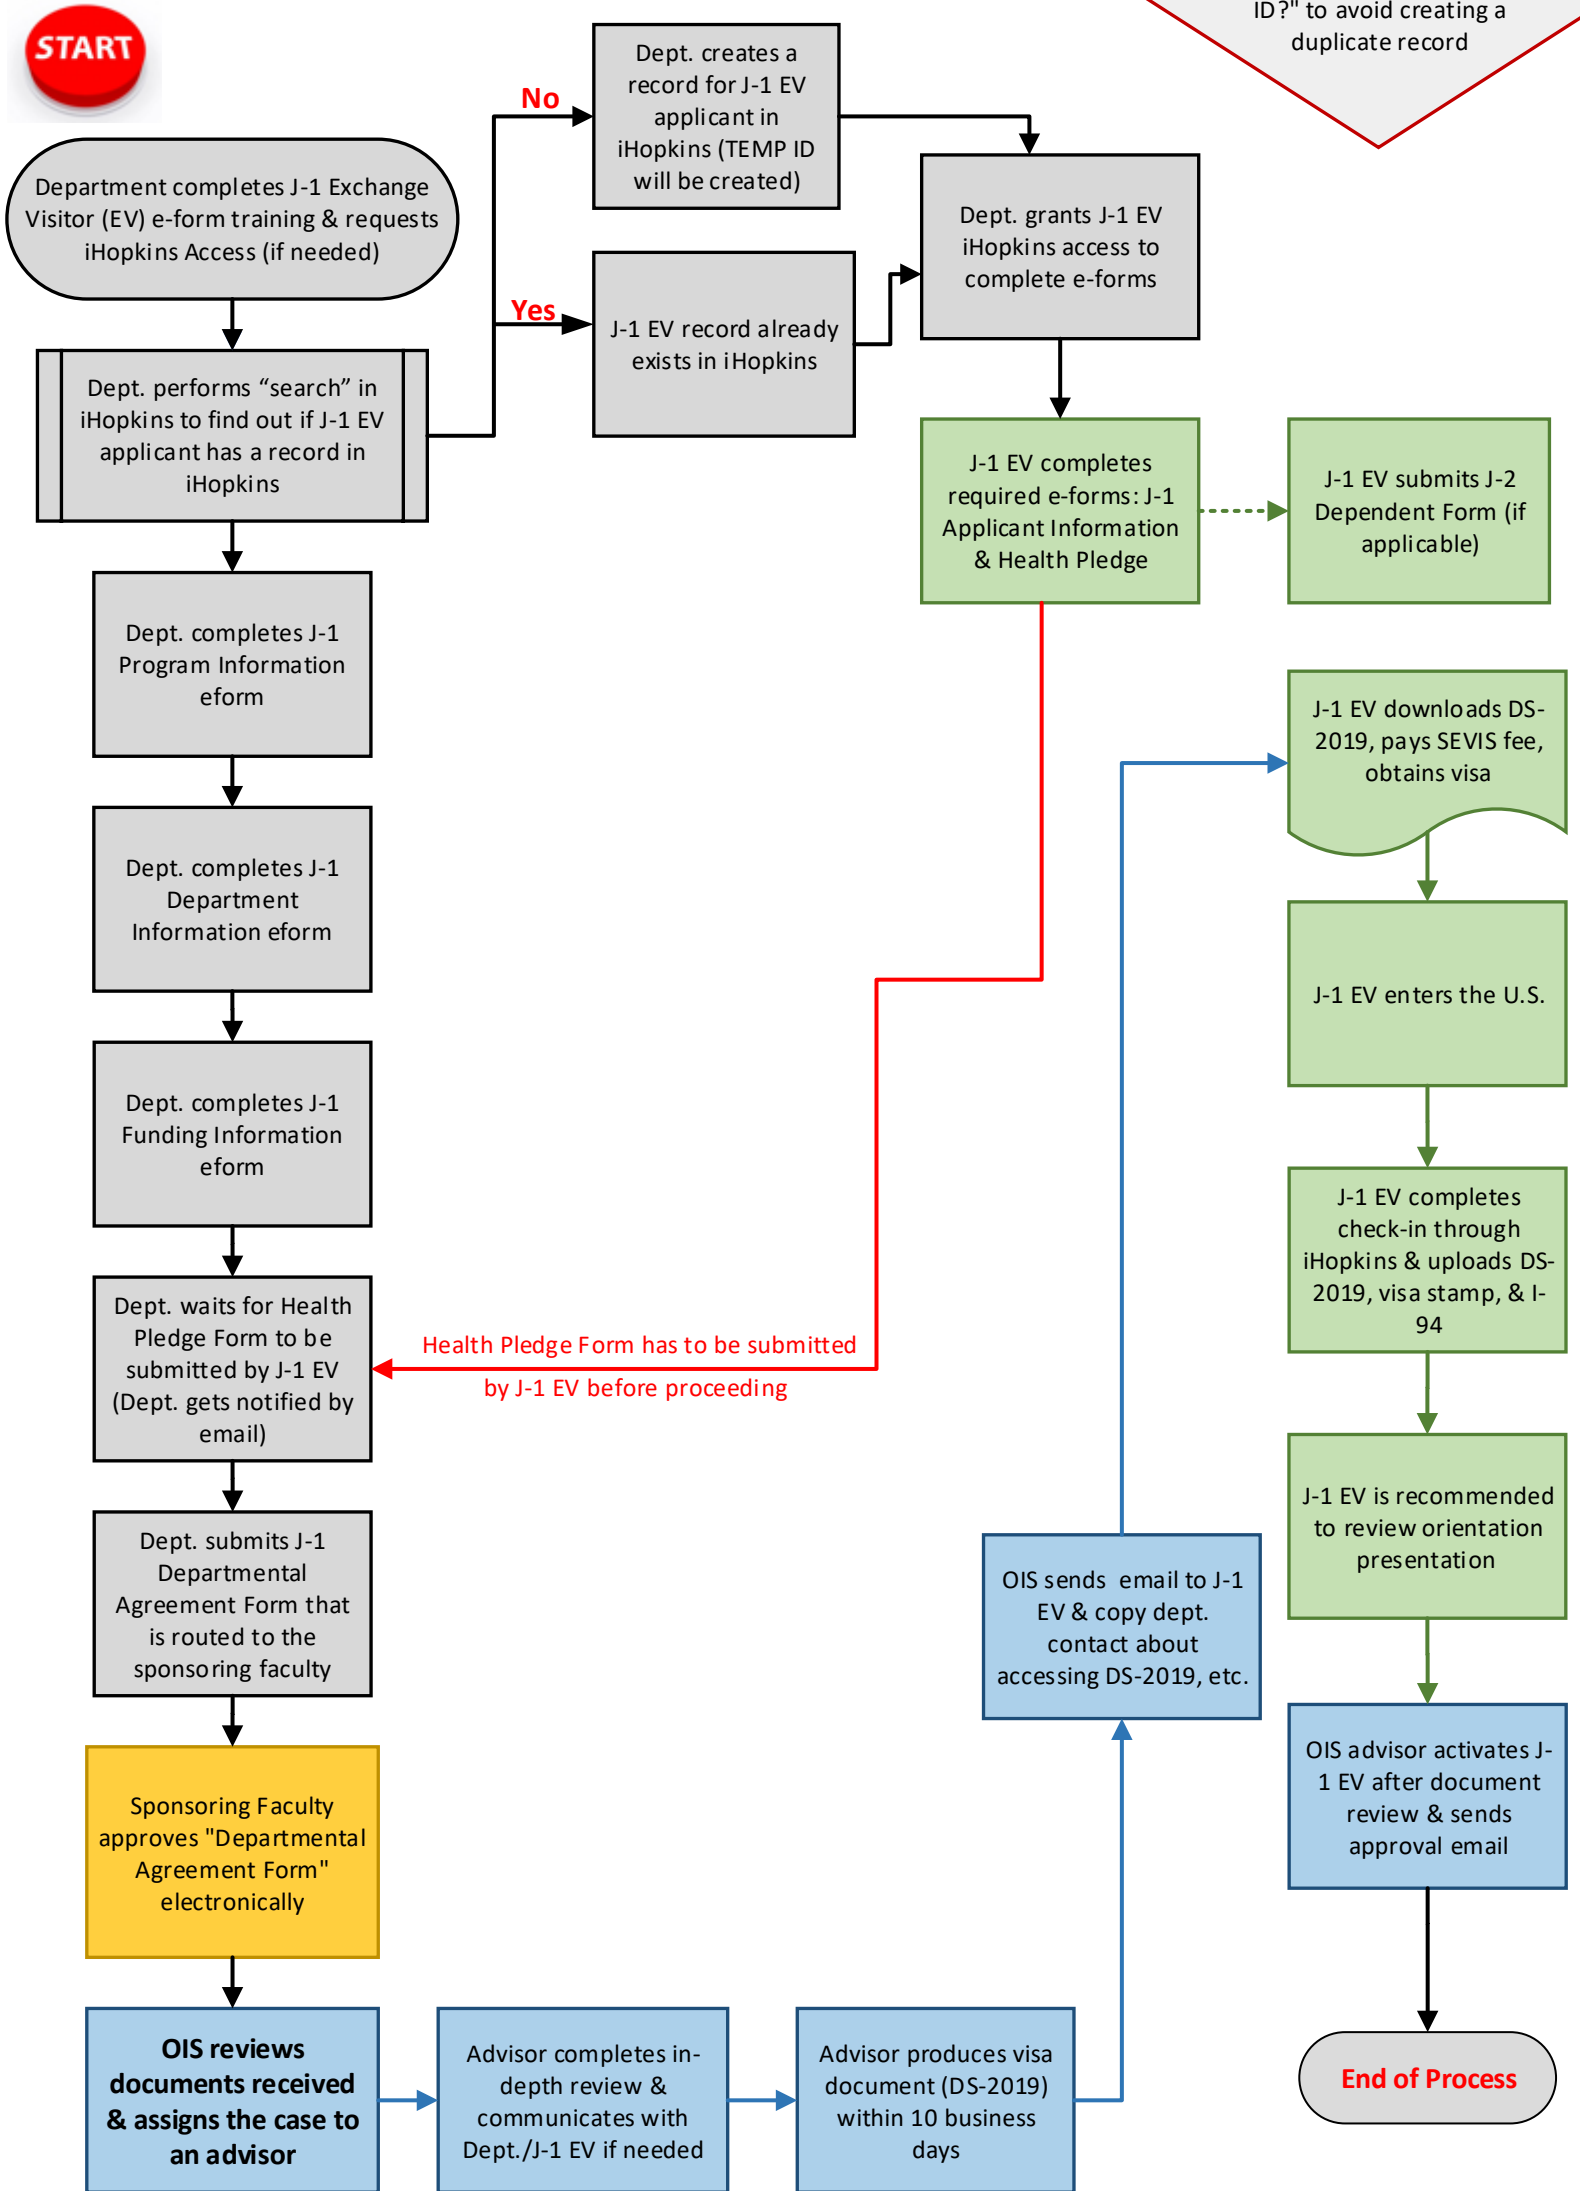

Johns Hopkins University
Office of International Services
J-1 Exchange Visitor Business Process

Color Index: Department- | OIS- | J-1Exchange Visitor Applicant- | Faculty-