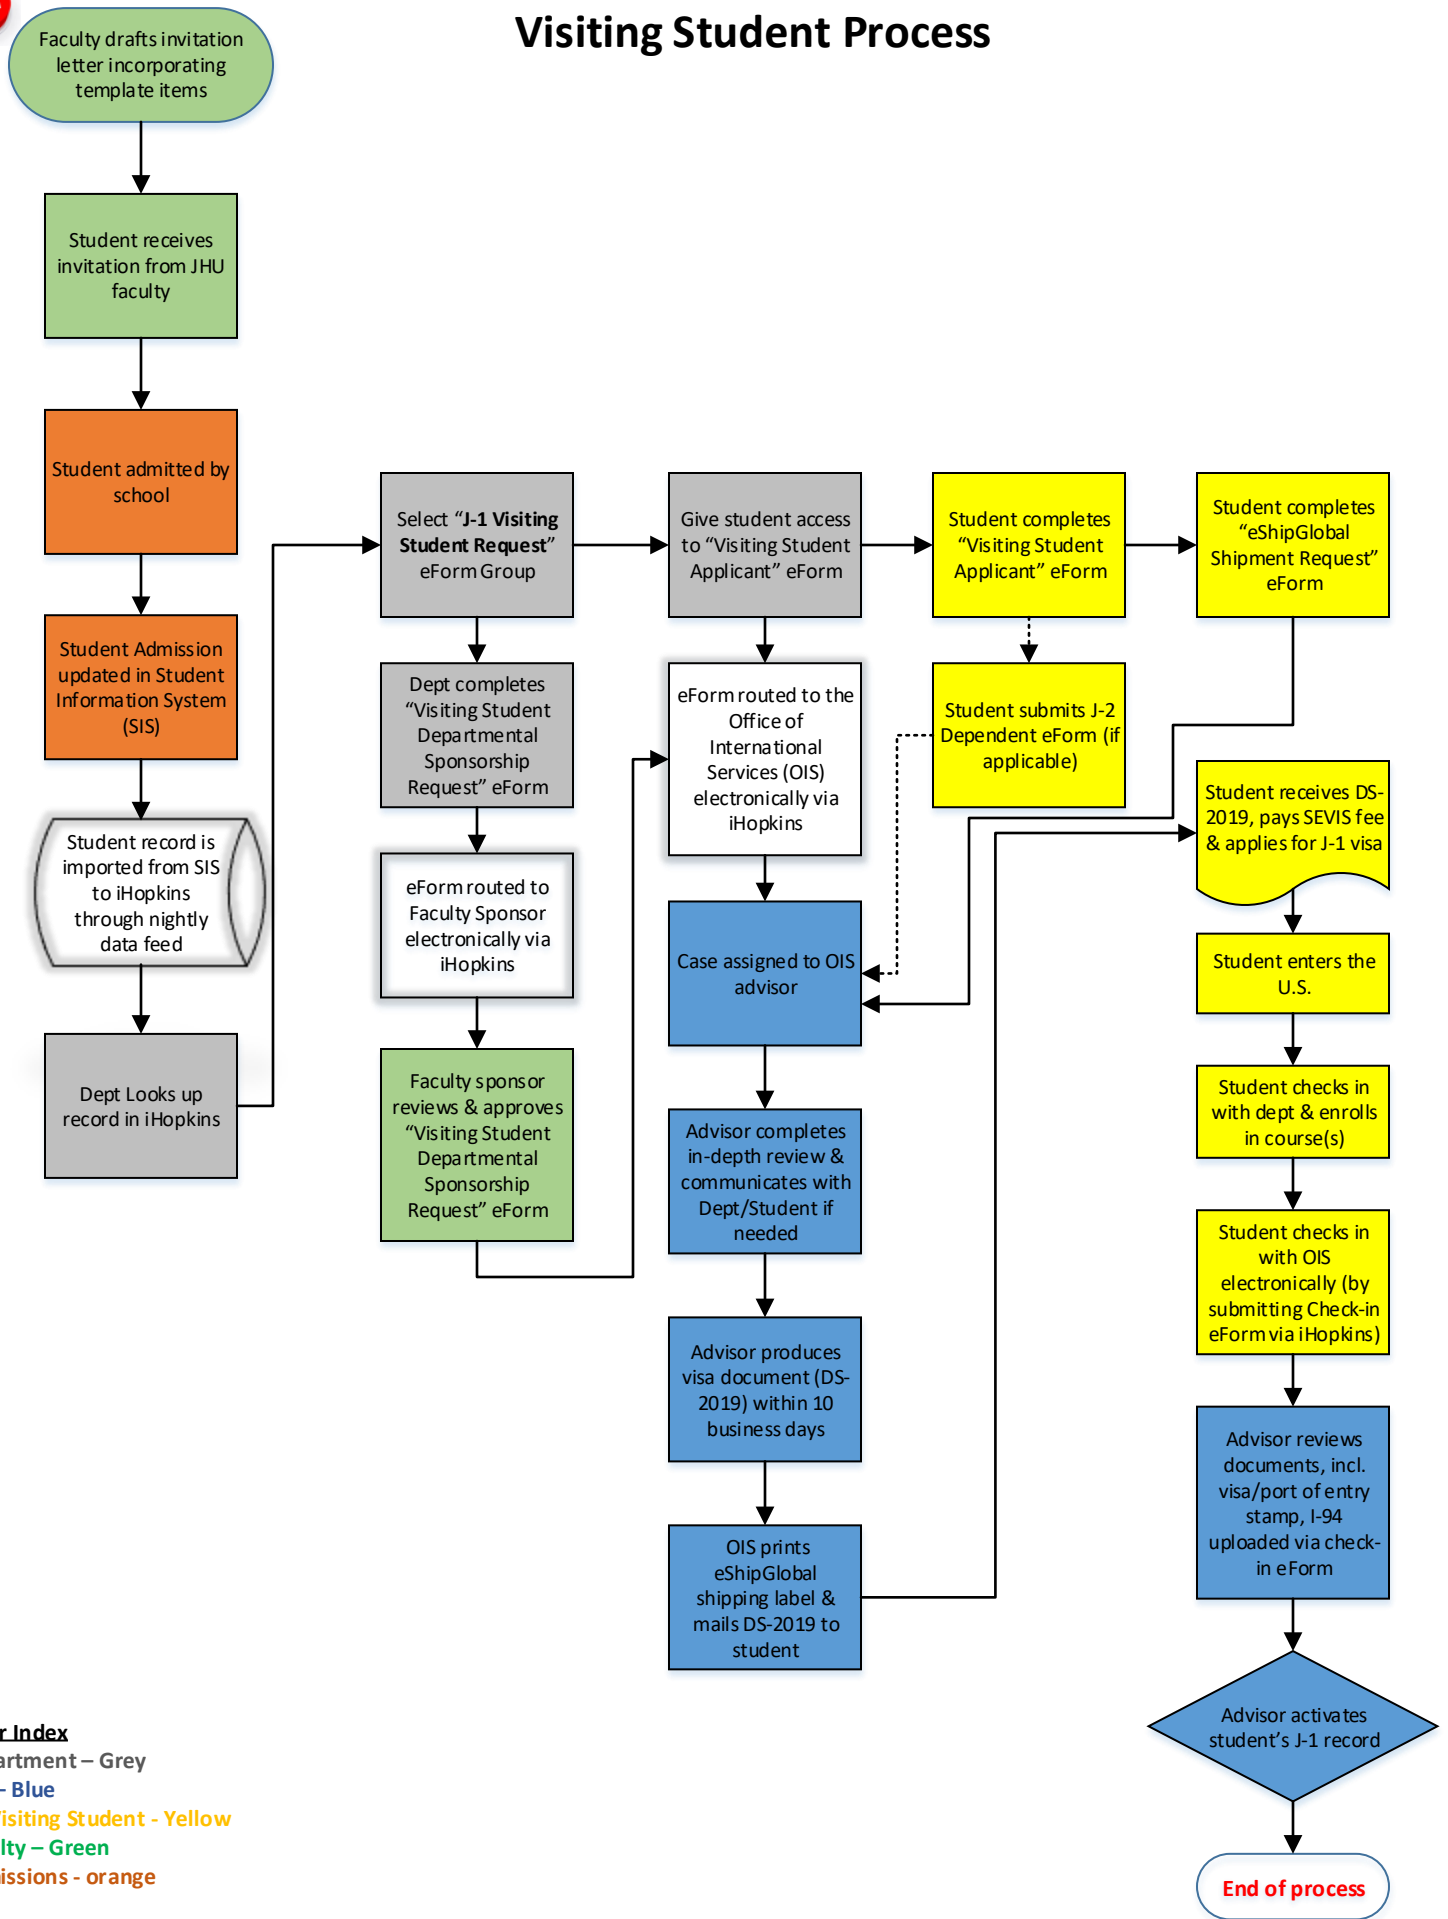

START

Visiting Student Process

Color Index
 Department – Grey
 OIS – Blue
 J-1 Visiting Student - Yellow
 Faculty – Green
 Admissions - orange