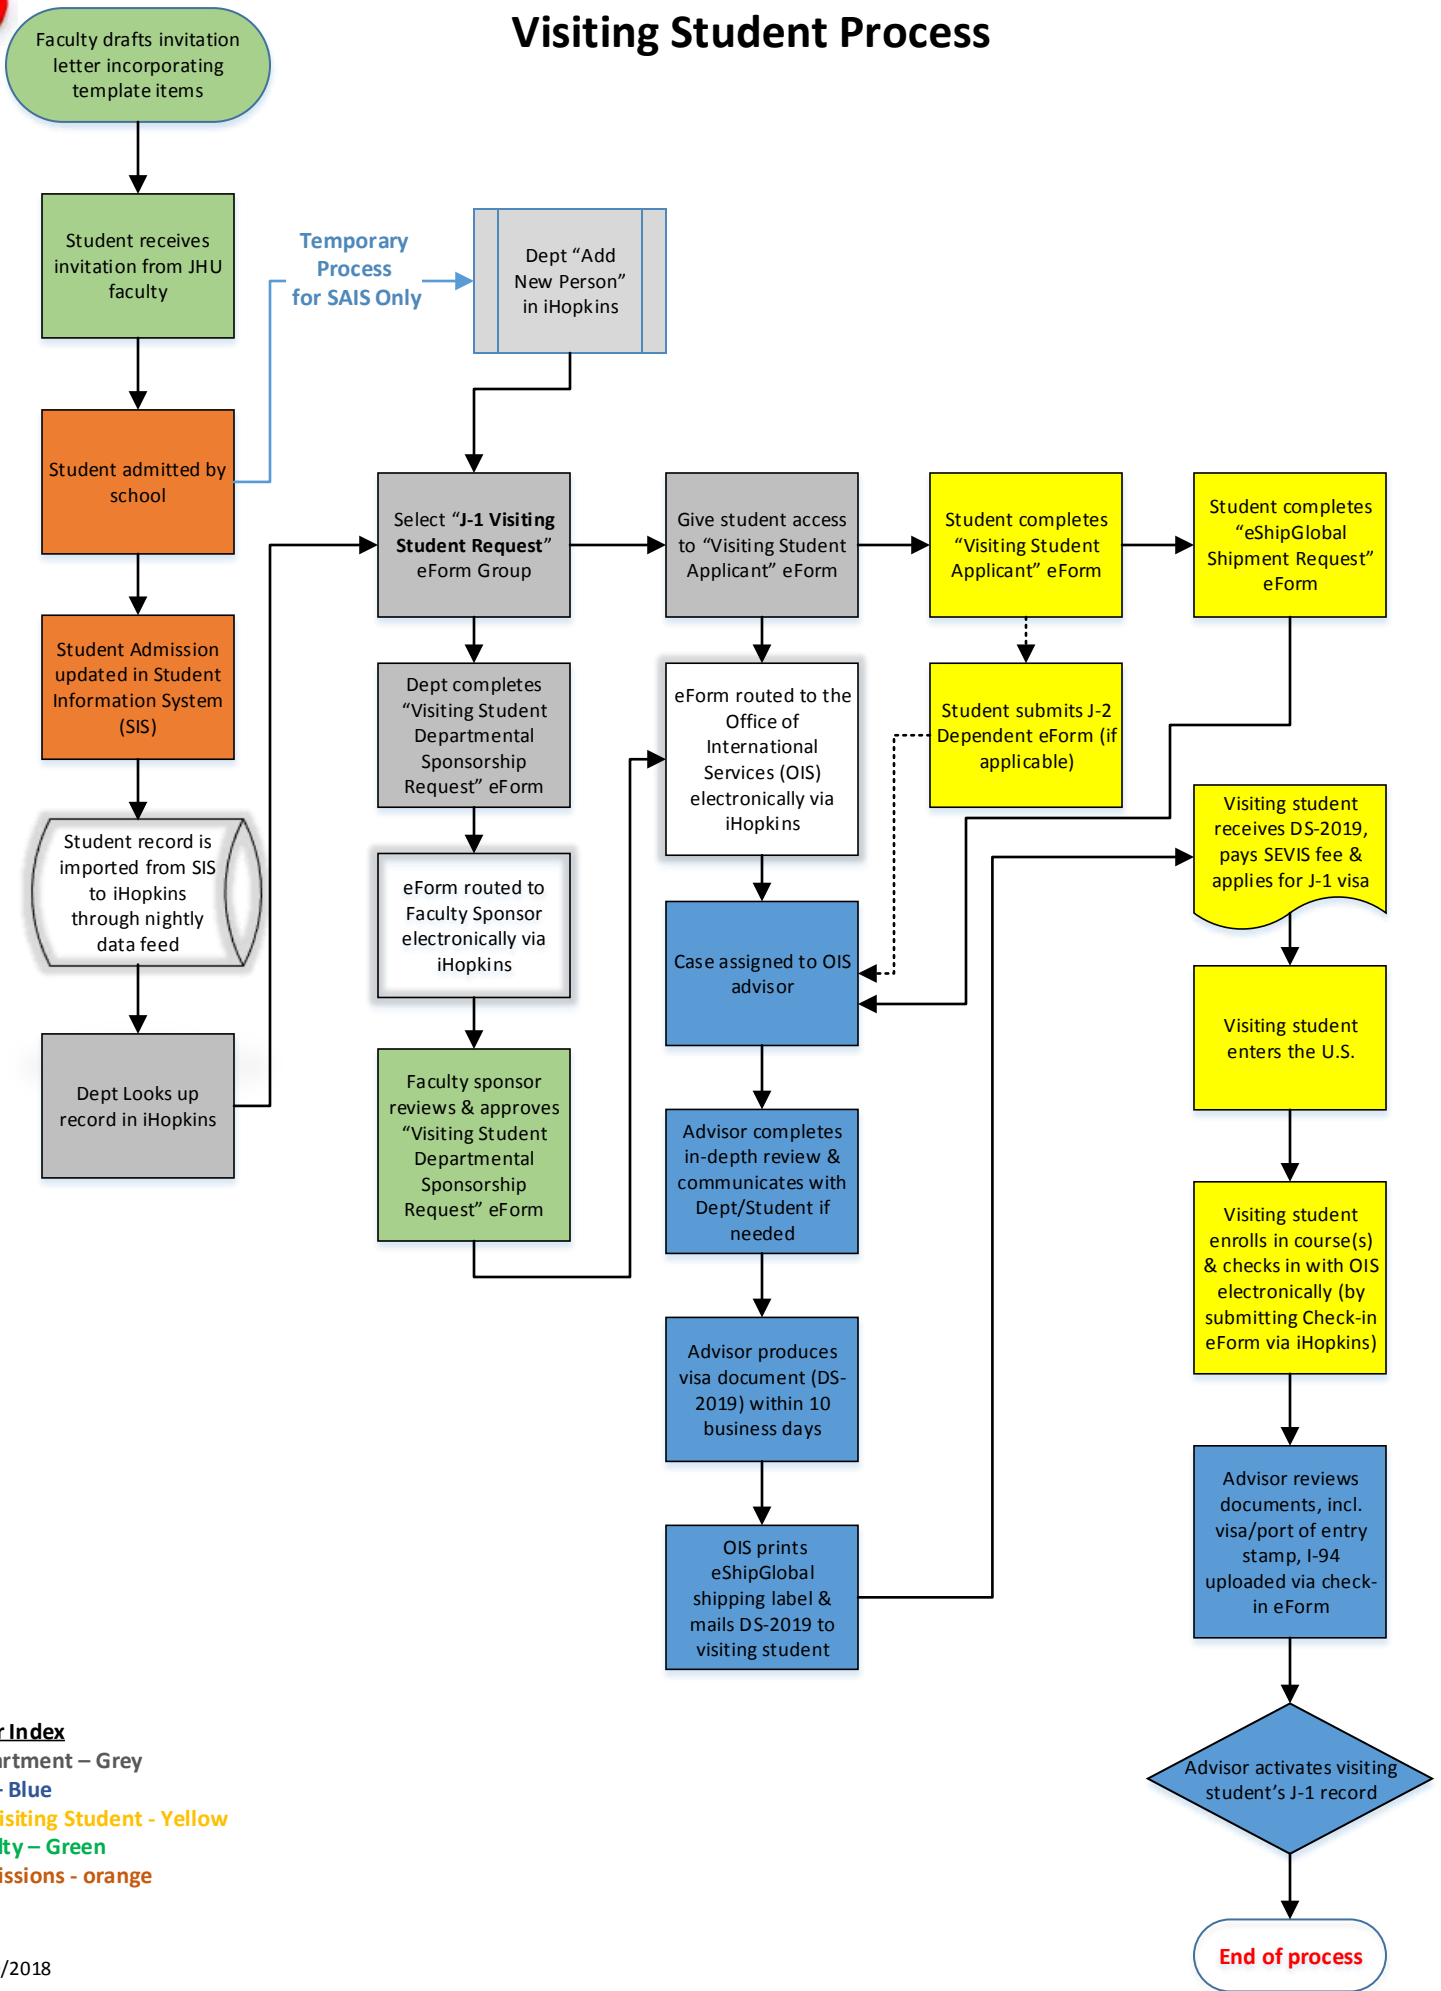

START

Visiting Student Process

Color Index

Department – Grey

OIS – Blue

J-1 Visiting Student - Yellow

Faculty – Green

Admissions - orange